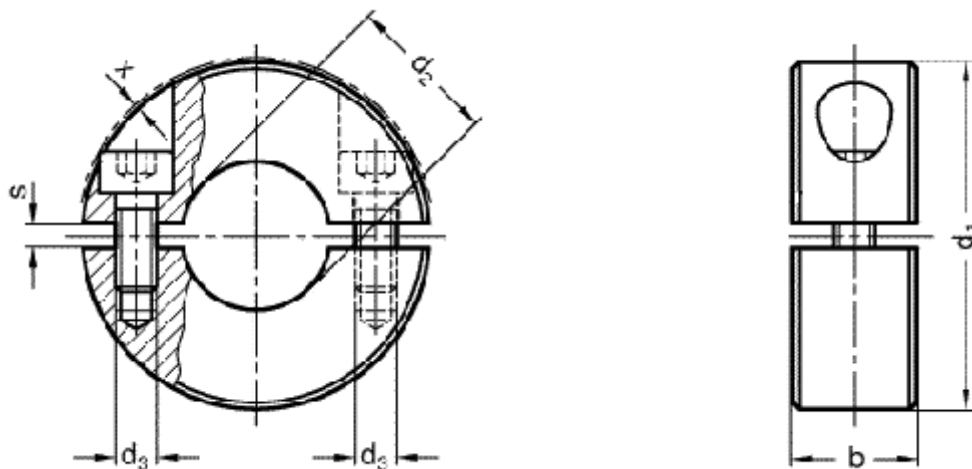

Data Sheet

Article number: 20707242B20ST

Description: E+G Split set GN 707.2-42-B20-ST
, 2-pieces

Measures

$b = 15$
 $d_1 = 42$
 $d_2 = B 20$
 $d_3 = M5$
 $s = 3$
 $x = 0.6$